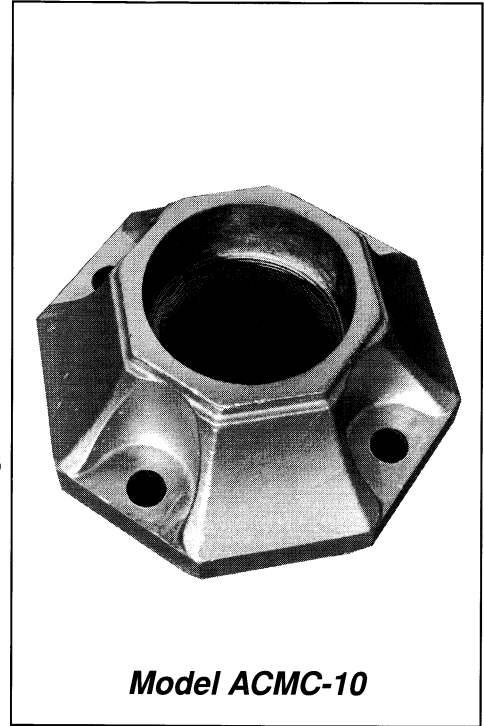

Malleable Collar for Boston Style Base

From: **ALLOY CASTINGS CO., INC.**
Quality Aluminum Castings Since 1948

151 West Union Street • East Bridgewater, MA 02333-0473
Telephone: (508) 378-2541 • FAX: (508) 378-1240
www.alloycastings.com

PLAN OF MALLEABLE COLLAR

MATERIAL :
ALUMINUM
ALLOY 356
[ASTM-SG 70A]

Bolt Circle 7 7/8" Dia.

As is true of all our castings, this model is warranted to be designed and manufactured to provide dependable, reliable and long-life service under most rigorous conditions.