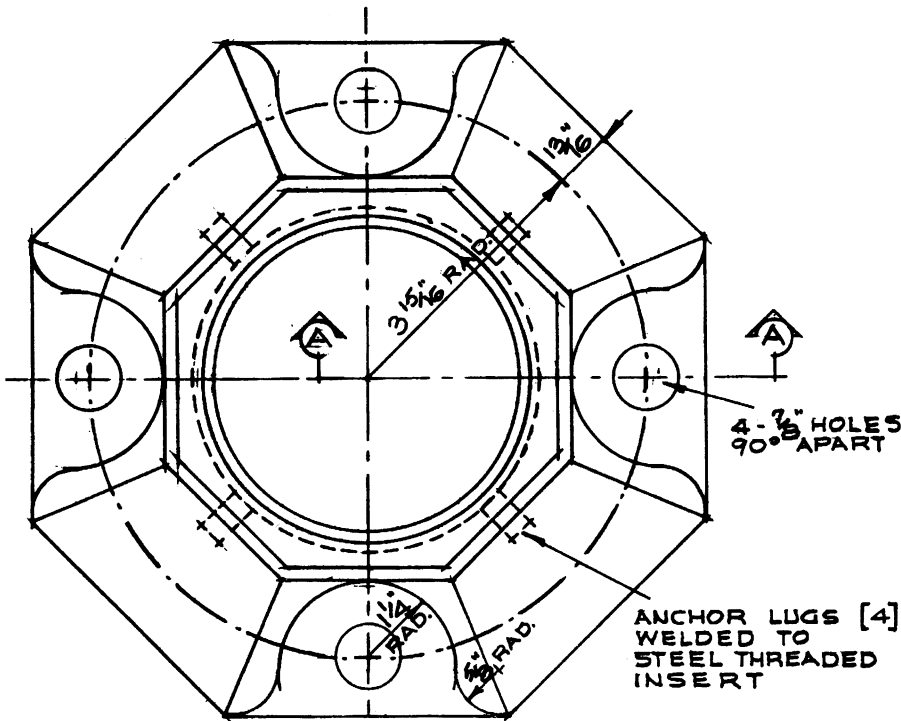

Malleable Collar for Boston Style Base

From: **ALLOY CASTINGS CO., INC.**
Quality Aluminum Castings Since 1948

151 West Union Street • East Bridgewater, MA 02333-0473
Telephone: (508) 378-2541 • FAX: (508) 378-1240
www.alloycastings.com

PLAN OF MALLEABLE COLLAR

MATERIAL :
ALUMINUM
ALLOY 356
[ASTM-SG 70A]

Bolt Circle 7 7/8" Dia.

As is true of all our castings, this model is warranted to be designed and manufactured to provide dependable, reliable and long-life service under most rigorous conditions.