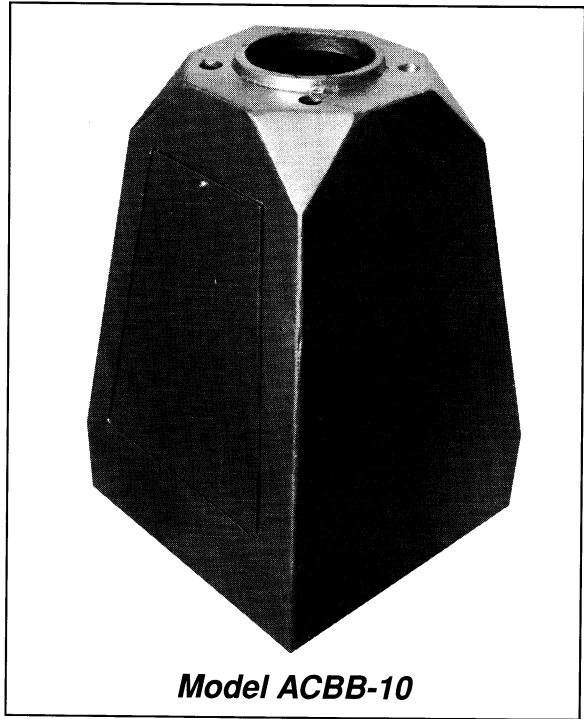

Boston Style Traffic Light Base

From: **ALLOY CASTINGS CO., INC.**
Quality Aluminum Castings Since 1948

151 West Union Street • East Bridgewater, MA 02333-0473
Telephone: (508) 378-2541 • FAX: (508) 378-1240
www.alloycastings.com

SECTION

Model ACBB-10

MATERIAL:
ALUMINUM ALLOY 356
[A.S.T.M.- SG 70 A]

ELEVATION

**PLAN
OF TOP**

**BOTTOM
PLAN**

As is true of all our castings, this model is warranted to be designed and manufactured to provide dependable, reliable and long-life service under most rigorous conditions.