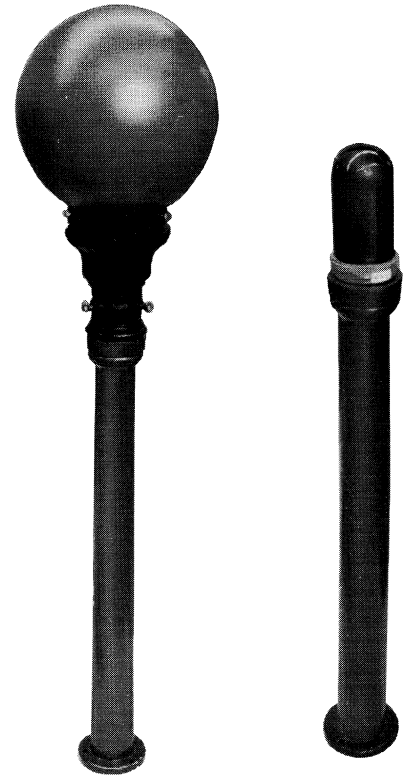

# New England Style Light Extension and Light Fixtures

From: **ALLOY CASTINGS CO., INC.**  
Quality Aluminum Castings Since 1948

151 West Union Street • East Bridgewater, MA 02333-0473  
Telephone: (508) 378-2541 • FAX: (508) 378-1240  
www.alloycastings.com

**Model BT-5**

**Model ACL-20    Model ACL-15**

As is true of all our castings, these models are warranted to be designed and manufactured to provide dependable, reliable and long-life service under most rigorous conditions.