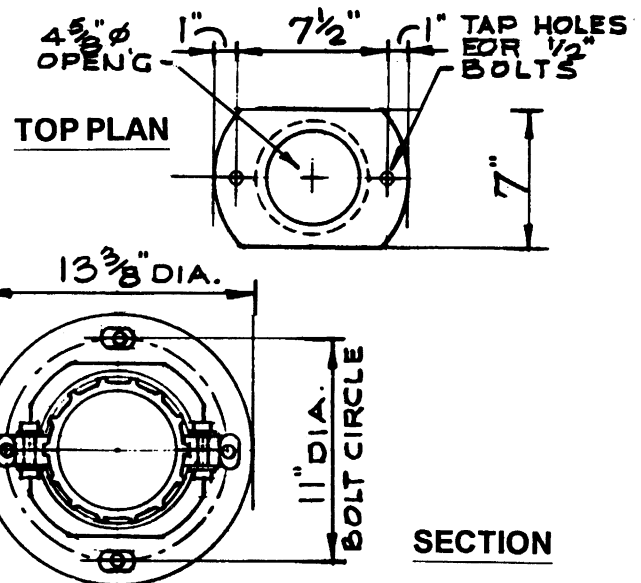

# New England Style Middle Section

From: **ALLOY CASTINGS CO., INC.**  
Quality Aluminum Castings Since 1948

151 West Union Street • East Bridgewater, MA 02333-0473  
Telephone: (508) 378-2541 • FAX: (508) 378-1240  
www.alloycastings.com