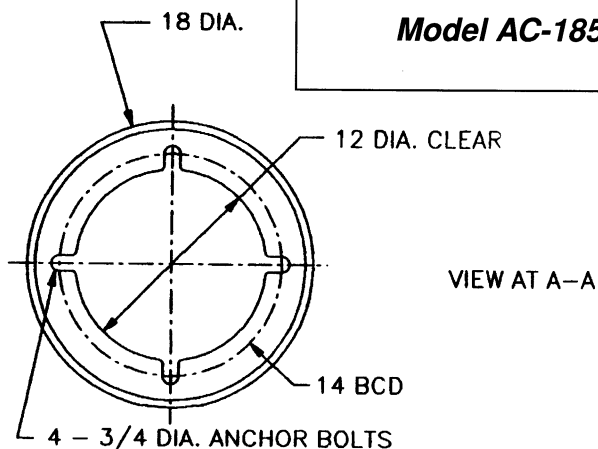

Model AC-1850

As is true of all our castings, this model is warranted to be designed and manufactured to provide dependable, reliable and long-life service under most rigorous conditions.