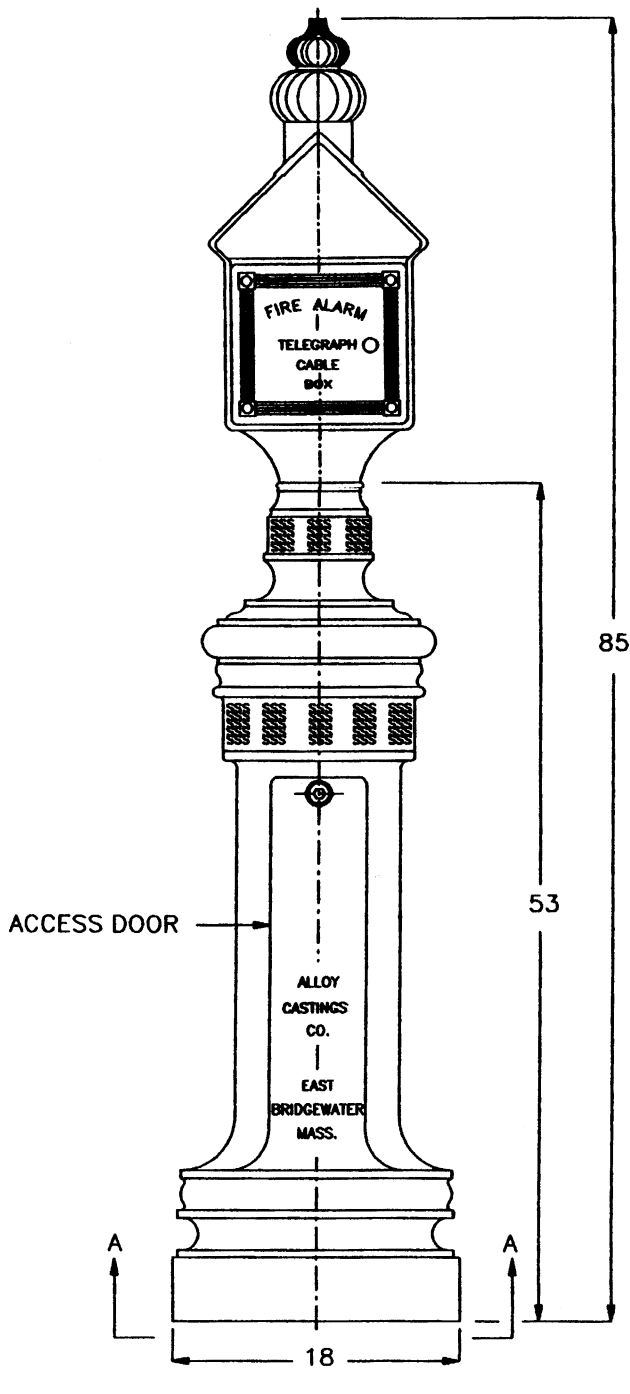

1850'S Replica Fire Alarm Pedestal

From: **ALLOY CASTINGS CO., INC.**
Quality Aluminum Castings Since 1948

151 West Union Street • East Bridgewater, MA 02333-0473
Telephone: (508) 378-2541 • FAX: (508) 378-1240
www.alloycastings.com