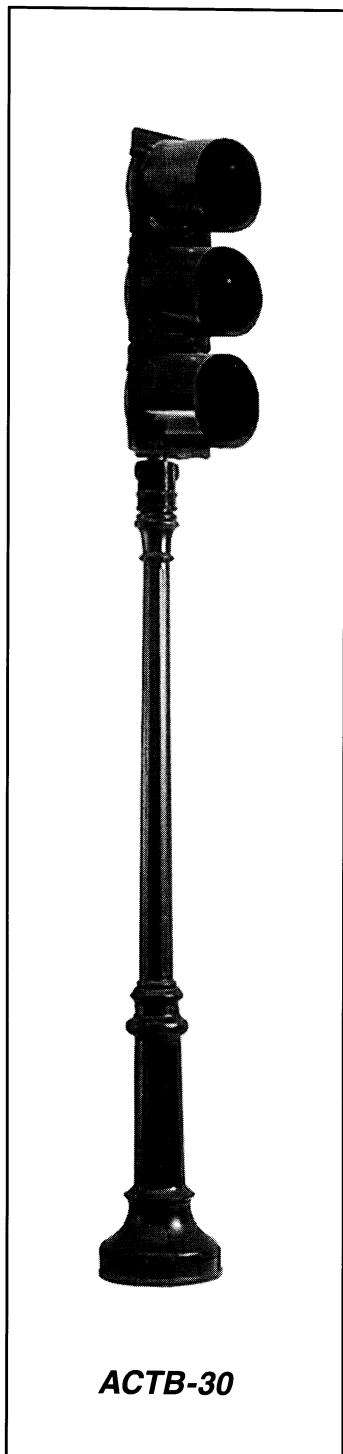

ACTB-30

- Style:** Decorative Traffic Pole
- Height:** 8'± and 10'±
- Base:** 16"± Round
- Trunnion:** 4 1/2"
- Material:** Heavy Wall Cast - Aluminum 356 Alloy Base and Shaft 8'± and 10'± Heights. Also Available in Brushed Aluminum Shafts in Heights to Suit.
- Finish:** Primed and Finish Painted to your Specifications.
- Access Door:** Located in Base.
- Bolt Circle:** 13"± Diameter.
- Finish Options:** A wide variety of colors are available using the finest quality paints. Thermostat powder coating is available upon request.