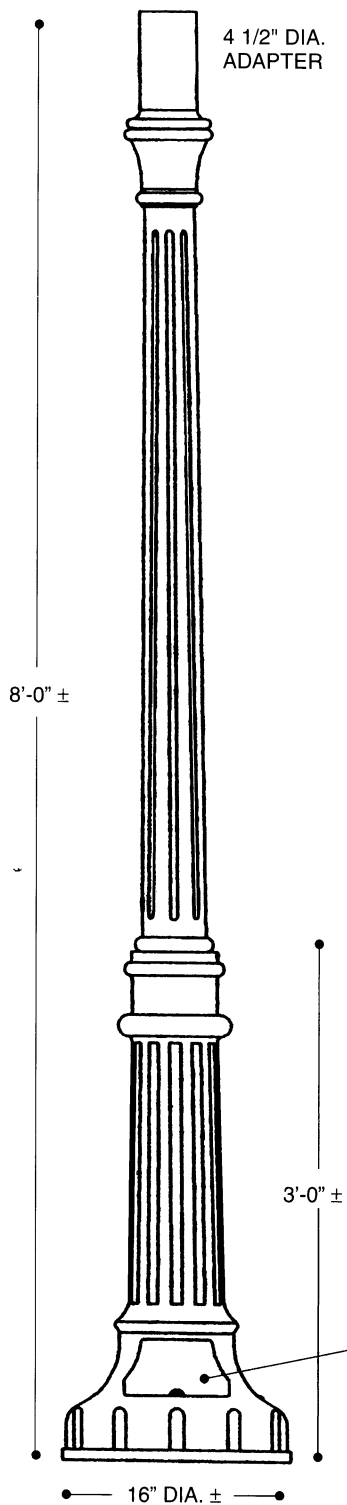

Decorative Traffic Pole

From: ALLOY CASTINGS CO., INC.

Quality Aluminum Castings Since 1948

151 West Union Street • East Bridgewater, MA 02333-0473

Telephone: (508) 378-2541 • FAX: (508) 378-1240

www.alloycastings.com

ACTB-30

- Style:** Decorative Traffic Pole
- Height:** 8'± and 10'±
- Base:** 16"± Round
- Trunnion:** 4 1/2"
- Material:** Heavy Wall Cast - Aluminum 356 Alloy Base and Shaft 8'± and 10'± Heights. Also Available in Brushed Aluminum Shafts in Heights to Suit.
- Finish:** Primed and Finish Painted to your Specifications.
- Access Door:** Located in Base.
- Bolt Circle:** 13"± Diameter.
- Finish Options:** A wide variety of colors are available using the finest quality paints. Thermostat powder coating is available upon request.