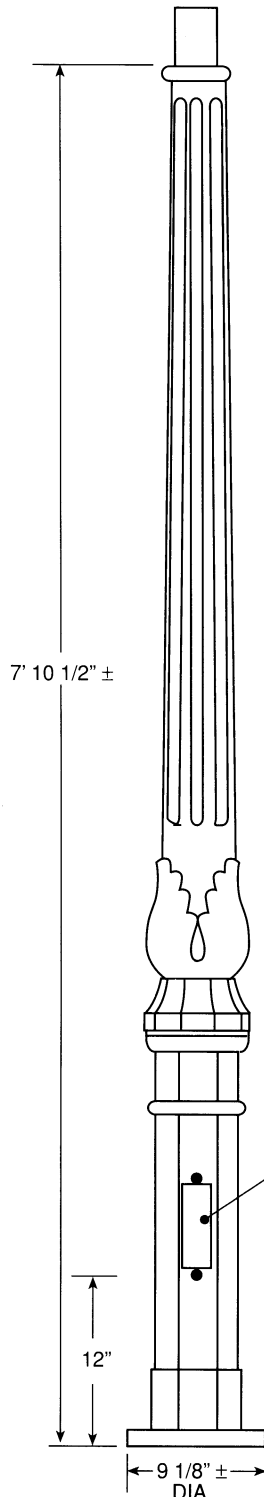

From: **ALLOY CASTINGS CO., INC.**
Quality Aluminum Castings Since 1948

151 West Union Street • East Bridgewater, MA 02333
Telephone: (508) 378-2541 • FAX: (508) 378-1240
www.alloycastings.com

Dartmouth Style Decorative Pole

- Style:** Dartmouth
- Height:** 7' 10 1/2" ±
- Base:** 9 1/2" ± diameter, round
- Tennon:** 4 3/4" x 2-7/8" diameter. Optional tennon heights and diameters available.
- Material:** Heavy Wall Cast Aluminum 356 Alloy.
- Finish:** Primed and finish painted to your specifications.
- Access Door:** 1 3/4" x 6", located in base.
- Anchor Bolts:** (4) 3/4" x 24" plus 3" hook including 1 lock washer, 2 flat washers and 2 nuts. Fully galvanized. Template included with each order.
- Bolt Projection:** 3" above foundation.
- Bolt Circle:** 7 3/4" ± Diameter.
- Luminaire Options:** There is a wide variety of luminaires available. Consult factory for options.
- Finish Options:** A wide variety of colors are available using the finest quality paints. Thermostat powder coating is available upon request.
- Accessory Options:** Ladder rest and decorative brackets are available.

ANCHOR BOLT DETAIL

(4) 3/4" ANCHOR BOLTS
ON 7 3/4" ± BOLT CIRCLE