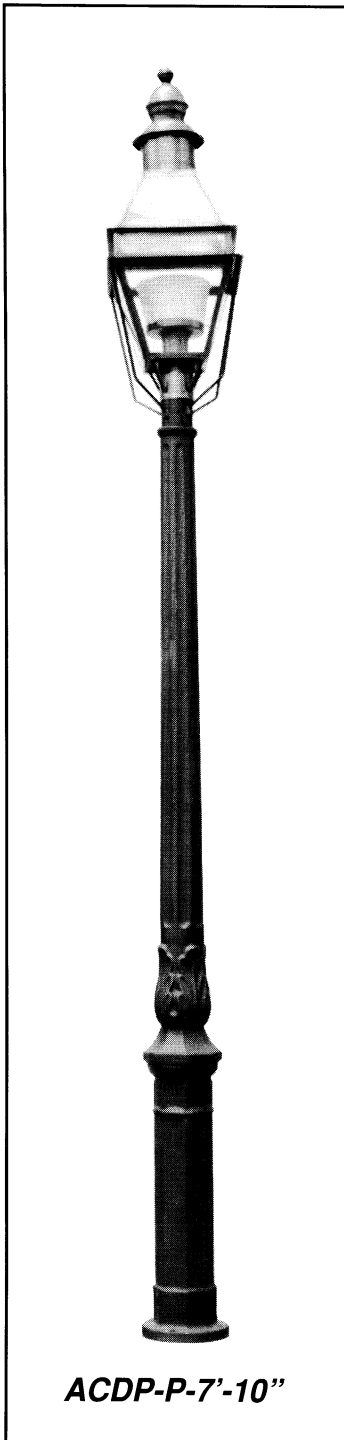

- Style:** Dartmouth
- Height:** 7' 10 1/2" ±
- Base:** 9 1/2" ± diameter, round
- Tennon:** 4 3/4" x 2-7/8" diameter. Optional tennon heights and diameters available.
- Material:** Heavy Wall Cast Aluminum 356 Alloy.
- Finish:** Primed and finish painted to your specifications.
- Access Door:** 1 3/4" x 6", located in base.
- Anchor Bolts:** (4) 3/4" x 24" plus 3" hook including 1 lock washer, 2 flat washers and 2 nuts. Fully galvanized. Template included with each order.
- Bolt Projection:** 3" above foundation.
- Bolt Circle:** 7 3/4" ± Diameter.
- Luminaire Options:** There is a wide variety of luminaires available. Consult factory for options.
- Finish Options:** A wide variety of colors are available using the finest quality paints. Thermostat powder coating is available upon request.
- Accessory Options:** Ladder rest and decorative brackets are available.

ANCHOR BOLT DETAIL

(4) 3/4" ANCHOR BOLTS
ON 7 3/4" ± BOLT CIRCLE