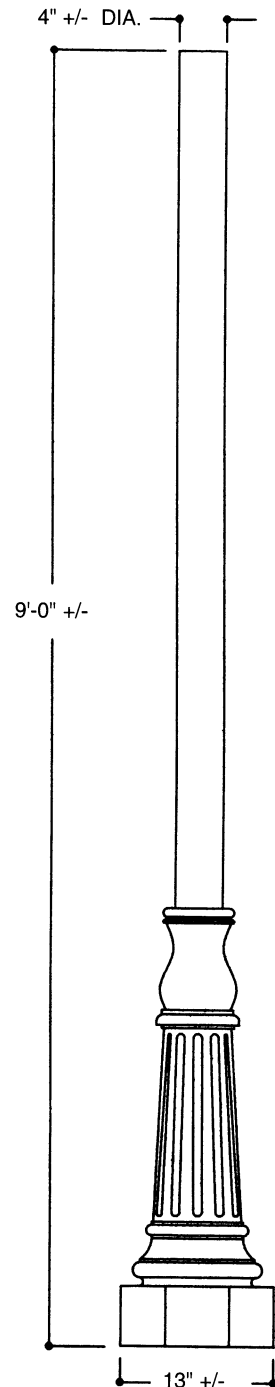

## Norfolk Style Decorative Pole

- Style:** Norfolk
- Height:** Your Specifications
- Base:** 13" ± Hexagon
- Tenon:** 3" x 2-7/8" Diameter  
Optional Tenon Height and  
Diameters available
- Material:** Heavy Wall Cast Aluminum 356 Alloy  
Shafts 4" O.D. 6063 Minimum
- Finish:** Primed and Finish Painted to your  
Specifications
- Access Door:** Located in the Base
- Anchor Bolts:** (4) 3/4" x 24" plus 3" Hook Washers,  
6 Nuts Included Fully Galvanized
- Bolt Projection:** 3" above Foundation
- Bolt Circle:** 9-1/2" ± Diameter
- Luminaire  
Options:** Wide Variety Available  
Consult Factory for Options.
- Finish Options:** A Wide Variety of Colors are Avail-  
able, Using the Finest Quality Paints.  
Thermostat Power Coat is Available  
upon Request

ANCHOR BOLT DETAIL

9-1/2" +/- DIA. BOLT CIRCLE  
FOR 3/4" ANCHOR BOLTS