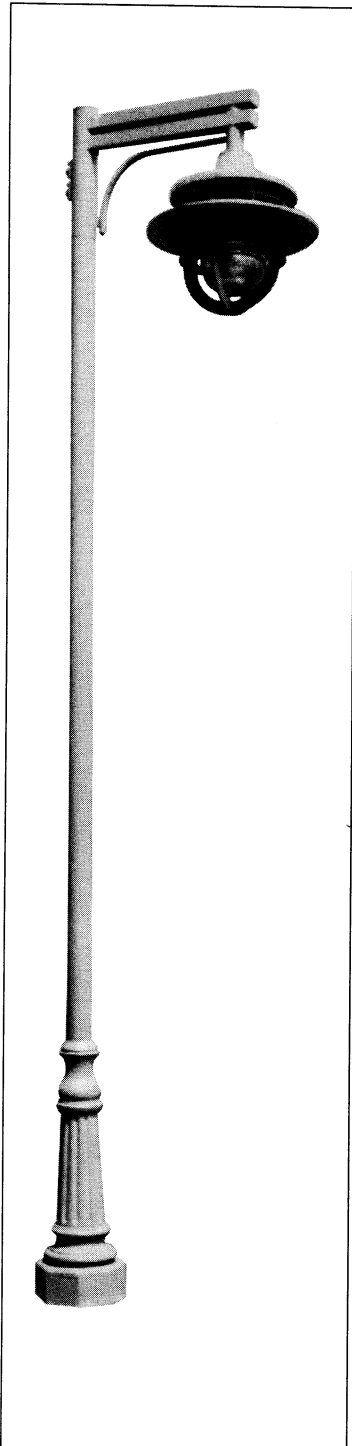

## Norfolk Style Decorative Pole

- Style:** Norfolk
- Height:** Your Specifications
- Base:** 13" ± Hexagon
- Tenon:** 3" x 2-7/8" Diameter  
Optional Tenon Height and  
Diameters available
- Material:** Heavy Wall Cast Aluminum 356 Alloy  
Shafts 4" O.D. 6063 Minimum
- Finish:** Primed and Finish Painted to your  
Specifications
- Access Door:** Located in the Base
- Anchor Bolts:** (4) 3/4" x 24" plus 3" Hook Washers,  
6 Nuts Included Fully Galvanized
- Bolt Projection:** 3" above Foundation
- Bolt Circle:** 9-1/2" ± Diameter
- Luminaire  
Options:** Wide Variety Available  
Consult Factory for Options.
- Finish Options:** A Wide Variety of Colors are Avail-  
able, Using the Finest Quality Paints.  
Thermostat Power Coat is Available  
upon Request

ANCHOR BOLT DETAIL

9-1/2" +/- DIA. BOLT CIRCLE  
FOR 3/4" ANCHOR BOLTS