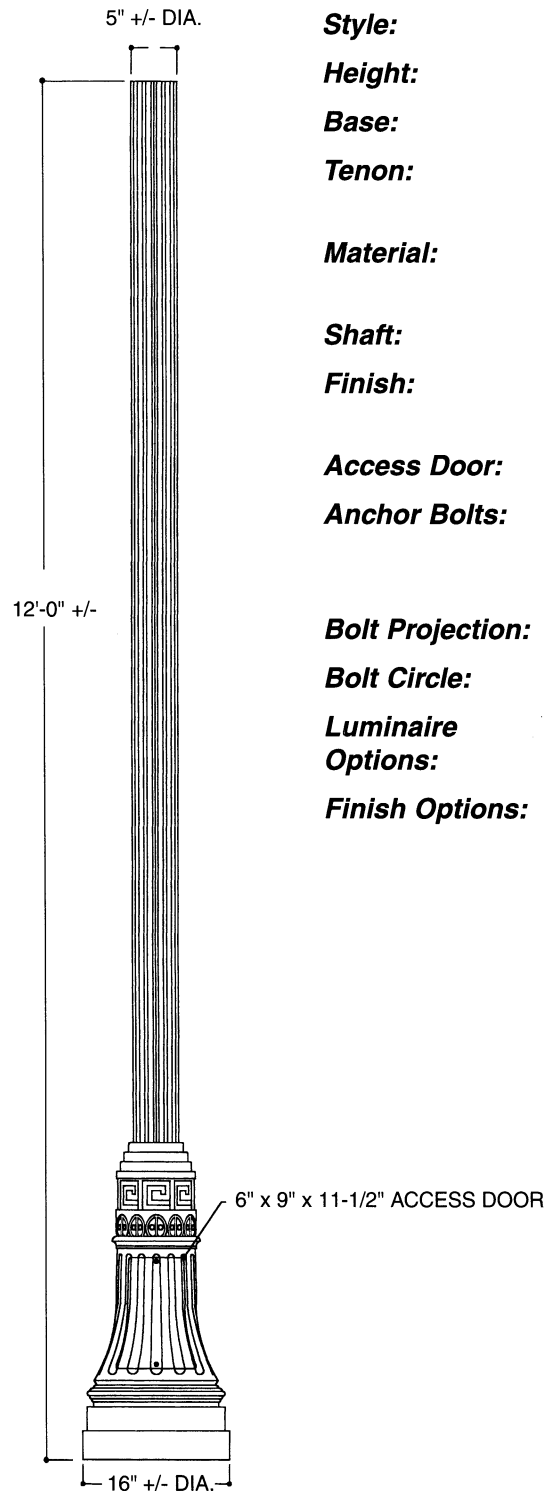

# Commonwealth Style Decorative Pole

- Style:** Commonwealth
- Height:** Your Specifications
- Base:** 16" ± Hexagon
- Tenon:** 3" x 2-7/8" Diameter. Optional Heights and Diameters Available.
- Material:** Base - Heavy Wall Cast - Aluminum 356 Alloy.
- Shaft:** Heavy Wall Extruded Pipe 5" Diameter
- Finish:** Primed and Finish Painted to your Specifications
- Access Door:** Located in Base
- Anchor Bolts:** (3) 3/4" x 24" plus 3" Hook Lock Washers, Flat Washers, and Nuts Included.
- Bolt Projection:** 3" above Foundation
- Bolt Circle:** 11" ± Diameter
- Luminaire Options:** There is a wide variety of luminaires available. Consult factory for options.
- Finish Options:** A wide variety of colors are available using the finest quality paints. Thermostat powder coating is available upon request.

ANCHOR BOLT DETAIL

11" +/- DIA. BOLT CIRCLE FOR 3/4" ANCHOR BOLTS