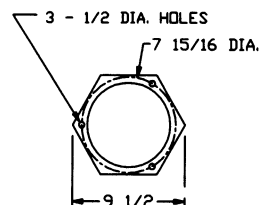

LAMP POST SPECIFICATIONS

Style: Colonial
Height: 5'9" ±
Base: 9-1/2" ± Octagonal
Tenon: 3" x 2 7/8" Diameter
 Optional tenon heights and diameters available.
Material: Heavy Wall Cast - Aluminum 356 Alloy
Finish: Primed and Finish Painted to your Specifications
Access Door: Located in Base
Bolt Projection: 2" Above Foundation
Bolt Circle: 8" ± Diameter

Accessory Options: Ladder rest, decorative brackets available.

ACDP-C

SCALE: 3/4" = 1 FOOT

7 15/16" DIA. +/- BOLT CIRCLE FOR
 3/8" ANCHOR BOLTS
 ANCHOR BOLT DETAIL