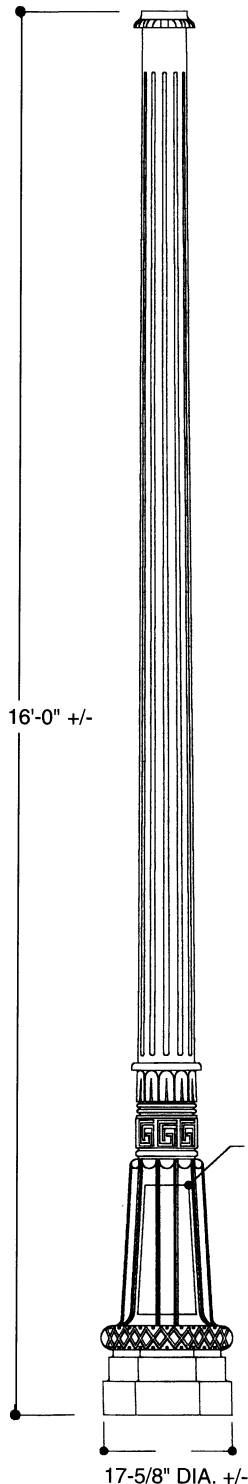

From: **ALLOY CASTINGS CO., INC.**
Quality Aluminum Castings Since 1948

151 West Union Street • East Bridgewater, MA 02333-0473
Telephone: (508) 378-2541 • FAX: (508) 378-1240
www.alloycastings.com

Bostonian Style Decorative Pole

ACDP-BOS

- Style:** Bostonian
- Height:** 16' ±. Other Heights are Available Using Extruded Pipe.
- Base:** 17-5/8" ± Diameter
- Tenon:** 3" x 2-7/8" Diameter. Optional Heights and Diameter Available.
- Material:** Heavy Wall Cast - Aluminum 356 Alloy
- Finish:** Primed and Finish Painted to your Specifications
- Access Door:** 6" x 17" - Located in Base
- Anchor Bolts:** (4) 3/4" x 24" plus 3" Hook Lock Washers, Flat Washers, and Nuts Included. Fully Galvanized.
- Bolt Projection:** 3" above Foundation
- Bolt Circle:** 11-1/4" ± Diameter
- Luminaire Options:** There is a wide variety of luminaires available. Consult factory for options.
- Finish Options:** A wide variety of colors are available using the finest quality paints. Thermostat powder coating is available upon request.

ANCHOR BOLT DETAIL

11-1/4" +/- DIA. BOLT CIRCLE
FOR 3/4" ANCHOR BOLTS